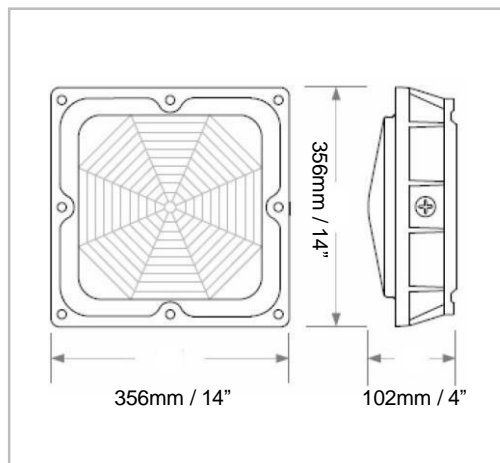

Ordering Example:

LI-CLC080XYZZ-80-A-1-1-BR

Project name:

- Material: Die-cast Aluminum, solid state, high shock & vibration resistant. Highly durable and vandal resistant.
- Led type: Philips chip LEDs.
- Electrical: 120- 277Vac, 50/60Hz Driver included.
- Power factor: $\geq 95\%$
- Led efficiency: 112 lm/W
- Color temperature: 4000K, 5000K
- Operation temperature: -40°C to 40°C
- Color Rendering Index (CRI): ≥ 84
- THD%: $< 20\%$
- IP Rating: IP65