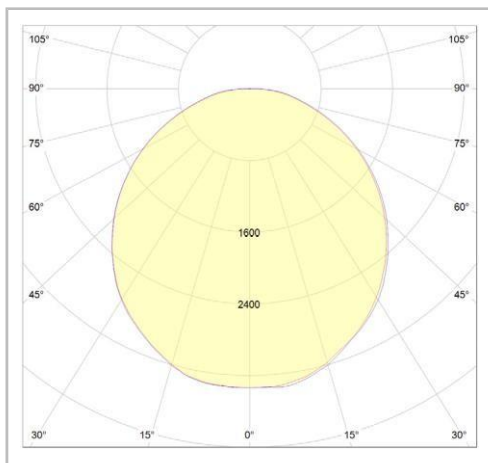

- Material: Die-cast Aluminum, solid state, high shock & vibration resistant. Highly durable and vandal resistant.
- Led type: Philips chip LEDs.
- Electrical: 120- 277Vac, 50/60Hz Driver included.
- Power factor: $\geq 95\%$
- Led efficiency: 112 lm/W
- Color temperature: 4000K, 5000K
- Operation temperature: -40°C to 40°C
- Color Rendering Index (CRI): ≥ 84
- THD%: $< 20\%$
- IP Rating: IP65

Project name: