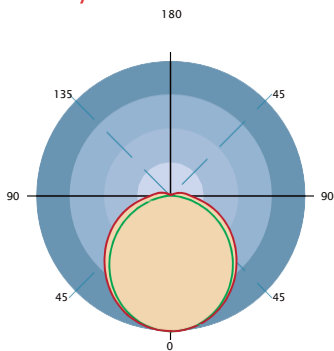

DR Frost Low Profile
Lens

4'

Weight: 7.753lb

CHOOSE YOUR OPTICAL DISTRIBUTION

Each optic is designed for a specific purpose. The low bay distribution allows a wash of light in any application. In addition, we design an optics specially for parking garage.

Low Bay

Parking Garage

ORDERING GUIDE

Example: LHMVT0230W27VXXKYYY

Fixture Type	Wattage	Voltage	CCT	Sensor (Option)	Backup Battery (Option)	Photometry
LHMVT02	45 45W	27V 120-277V	40K 4000K 50K 5000K	Blank Without Sensor M With Sensor	B Emergency Battery Blank Without Emergency Battery	LB Low Bay Distribution PG Parking Garage

PERFORMANCE DATA

SYSTEM WATTS	VOLTAGE	CCT	LENS	DLC NO.	DLC Classification
45W	120-277V	4000K	Parking Garage Lens	ILMVT0245W27V40K[Blank;M][Blank;B]PG	Standard
		5000K	Parking Garage Lens	ILMVT0245W27V50K[Blank;M][Blank;B]PG	Standard
		4000K	DR Frost Low Profile Lens	ILMVT0245W27V40K[Blank;M][Blank;B]LB	Standard
		5000K	DR Frost Low Profile Lens	ILMVT0245W27V50K[Blank;M][Blank;B]LB	Standard