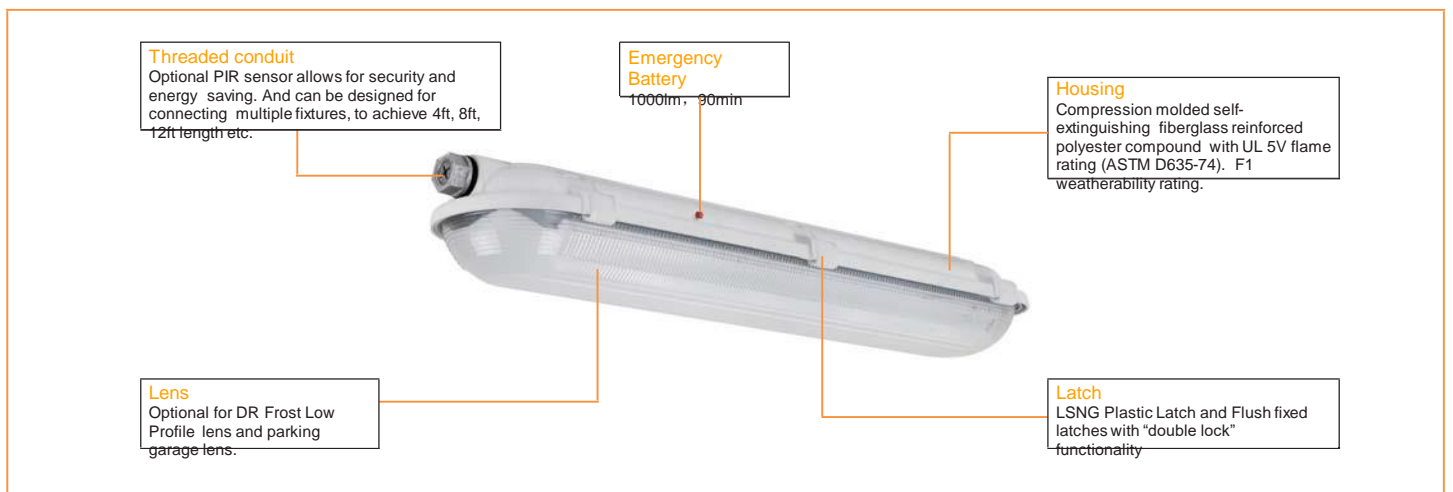

Applications:

Suitable for parking garages, or commercial, retail and institutional applications including gymnasiums, factories and warehouses.

Features

- Available with 4ft as per applications.
- Truly UL 94 Flame Rating - 5VA rating on housing.
- PIR Sensor optional and supports Emergency Battery.
- Optional DR frost low profile lens distribution or parking garage as per applications.
- Standard 0-10V dimming available, Projected life span of 50,000 hrs.
- Operating temperature is -40°C to 45°C (-40°F to 113°F) .
- UL/cUL wet location listed and DLC qualified.
- Assembled in America guarantees high quality.

Size: 4'