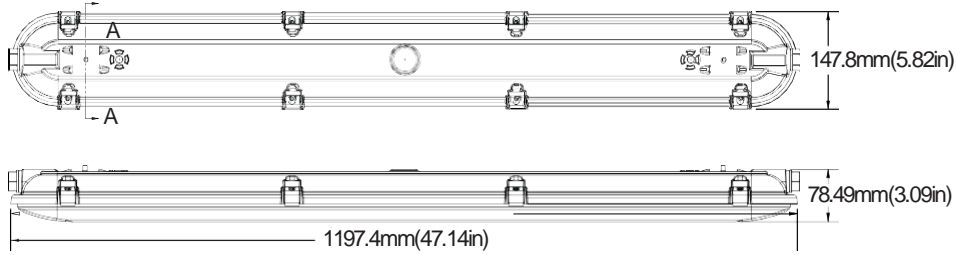

Size: 4'

# MOUNTING OPTION

# DIMENSION

unit: inch/mm

DR Frost Low Profile  
Lens

4'

Weight: 7.753lb