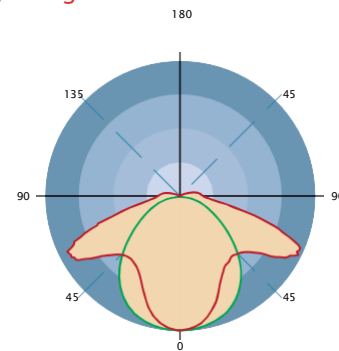

Parking Garage

ORDERING GUIDE

Example: LHMVT0230W27VXXKYYY

Fixture Type	Wattage	Voltage	CCT	Sensor (Option)	Backup Battery (Option)	Photometry
LHMVT02	45 45W	27V 120-277V	40K 4000K 50K 5000K	Blank Without Sensor M With Sensor	B Emergency Battery Blank Without Emergency Battery	LB Low Bay Distribution PG Parking Garage

PERFORMANCE DATA

SYSTEM WATTS	VOLTAGE	CCT	LENS	DLC NO.	DLC Classification
45W	120-277V	4000K	Parking Garage Lens	ILMVT0245W27V40K[Blank;M][Blank;B]PG	Standard
		5000K	Parking Garage Lens	ILMVT0245W27V50K[Blank;M][Blank;B]PG	Standard
		4000K	DR Frost Low Profile Lens	ILMVT0245W27V40K[Blank;M][Blank;B]LB	Standard
		5000K	DR Frost Low Profile Lens	ILMVT0245W27V50K[Blank;M][Blank;B]LB	Standard