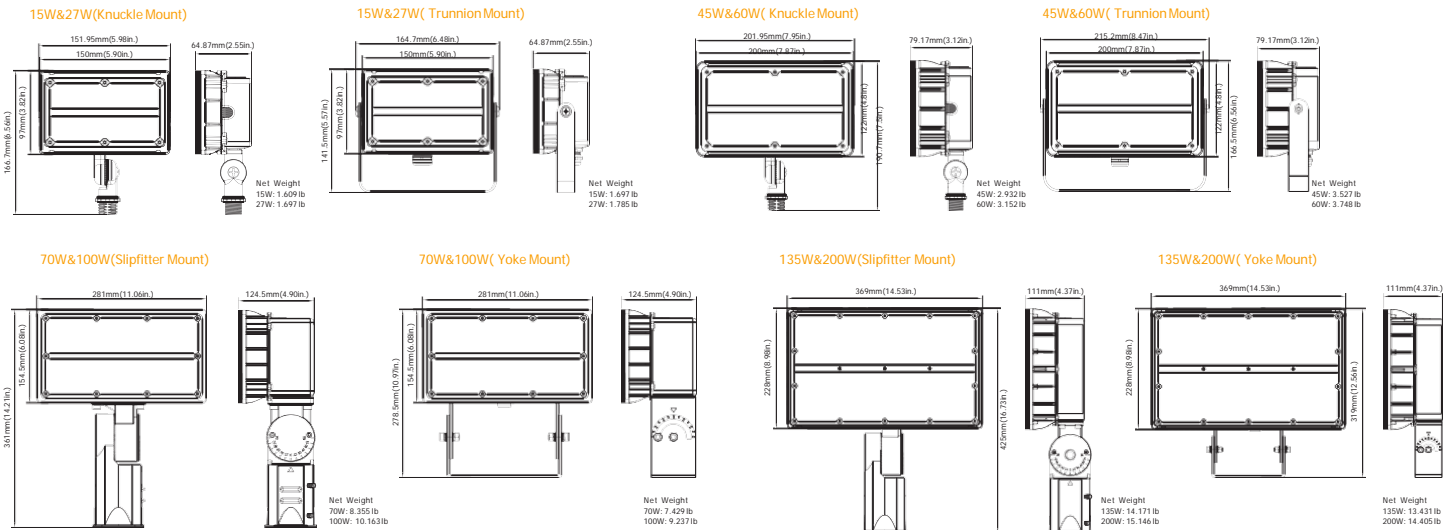

Warranty

- Five-year warranty.

PHOTOMETRICS

7HX6V

ACCESSORIES

Photocell
No. PC-JL-120-277V
USE: Photocell is field installed or pre-installed in factory by requesting

DIMENSIONS

unit: mm/inch