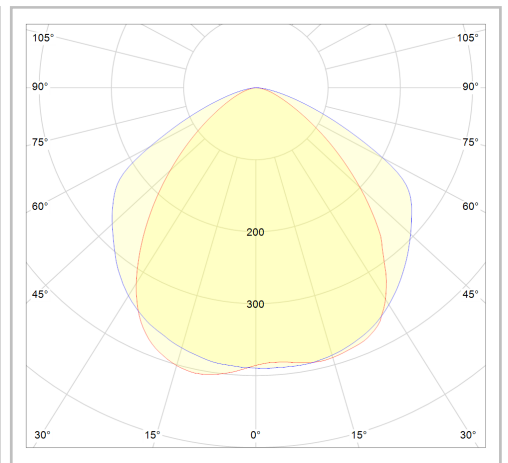

- Material: Sturdy powder coated aluminum housing. Salt mist resistance & anti aging. High thermal conductivity. High efficient reflector and diffuser. UV & Fire resistant high out put PC lenses.
- Led type: Phillips chips.
- Electrical: 120~ 277Vac, 50/60Hz Driver included.
- Power factor: $\geq 90\%$
- Led efficiency: 130 lm/W
- Color temperature: 5000K
- Operation temperature: -20°C to 55°C
- Color Rendering Index (CRI): ≥ 80
- THD%: $< 20\%$
- IP Rating: IP65

Project name: