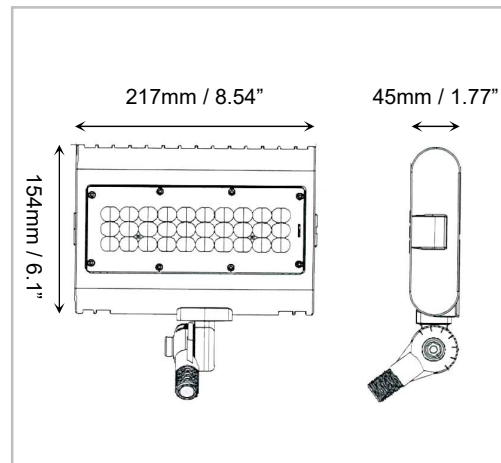

- Material: Sturdy powder coated aluminum housing. Salt mist resistance & anti aging. High thermal conductivity. High efficient reflector and diffuser. UV & Fire resistant high out put PC lenses.
- Led type: Phillips chips.
- Electrical: 120~ 277Vac, 50/60Hz Driver included.
- Power factor: $\geq 90\%$
- Led efficiency: 130 lm/W
- Color temperature: 5000K
- Operation temperature: -20°C to 55°C
- Color Rendering Index (CRI): ≥ 80
- THD%: $< 20\%$
- IP Rating: IP65

Project name: