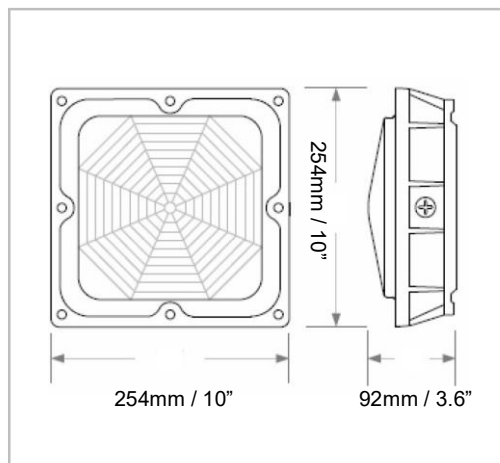

Ordering Example:

IL-CLC045XYZZ-45-A-1-1-BR

Project name:

- Material: Die-cast Aluminum, solidstate, high shock & vibration resistant. Highly durable and vandal resistant.
- Led type: Philips chip LEDs.
- Electrical: 120- 277Vac, 50/60Hz Driver included.
- Power factor: $\geq 95\%$
- Led efficiency: 112 lm/W
- Color temperature: 4000K, 5000K
- Operation temperature: -40°C to 40°C
- Color Rendering Index (CRI): ≥ 84
- THD%: $< 20\%$
- IP Rating: IP65