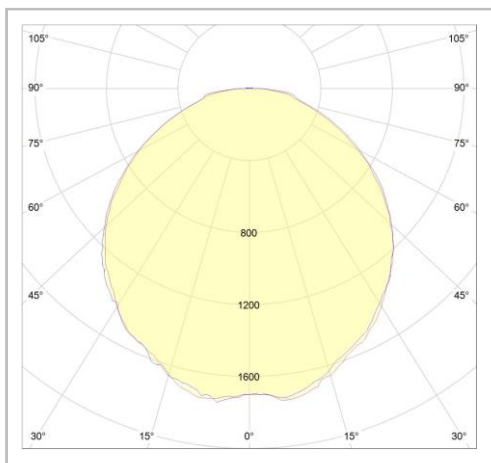

- Material: Die-cast Aluminum, solidstate, high shock & vibration resistant. Highly durable and vandal resistant.
- Led type: Philips chip LEDs.
- Electrical: 120- 277Vac, 50/60Hz Driver included.
- Power factor: $\geq 95\%$
- Led efficiency: 112 lm/W
- Color temperature: 4000K, 5000K
- Operation temperature: -40°C to 40°C
- Color Rendering Index (CRI): ≥ 84
- THD%: $< 20\%$
- IP Rating: IP65

Project name: