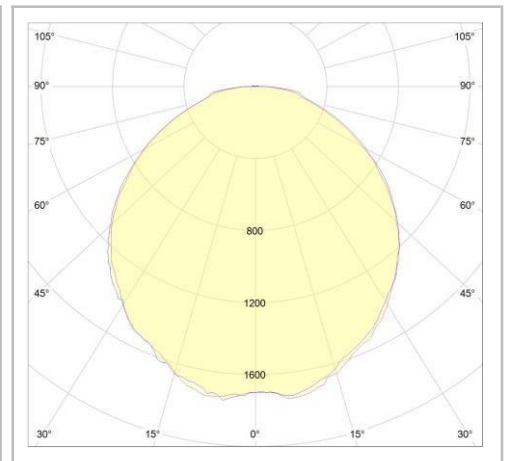

- Material: Die-cast Aluminum, solid state, high shock & vibration resistant. Highly durable and vandal resistant.
- Led type: Philips chip LEDs.
- Electrical: 120- 277Vac, 50/60Hz Driver included.
- Power factor: $\geq 95\%$
- Led efficiency: 112 lm/W
- Color temperature: 4000K, 5000K
- Operation temperature: -40°C to 40°C
- Color Rendering Index (CRI): ≥ 84
- THD%: $< 20\%$
- IP Rating: IP65

Project name: