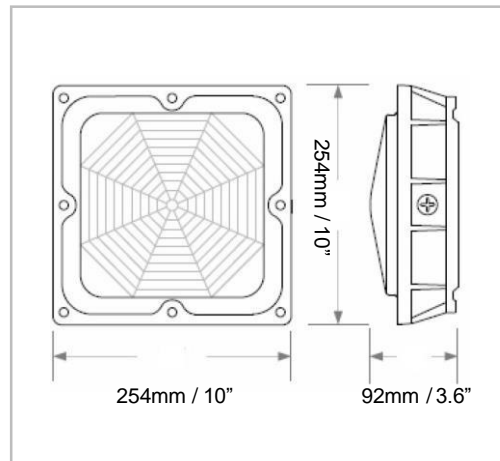

Ordering Example:  
LI-CLC045XYZZ-45-A-1-1-BR

Project name:

- Material: Die-cast Aluminum, solid state, high shock & vibration resistant. Highly durable and vandal resistant.
- Led type: Philips chip LEDs.
- Electrical: 120- 277Vac, 50/60Hz Driver included.
- Power factor:  $\geq 95\%$
- Led efficiency: 112 lm/W
- Color temperature: 4000K, 5000K
- Operation temperature:  $-40^{\circ}\text{C}$  to  $40^{\circ}\text{C}$
- Color Rendering Index (CRI):  $\geq 84$
- THD%:  $< 20\%$
- IP Rating: IP65