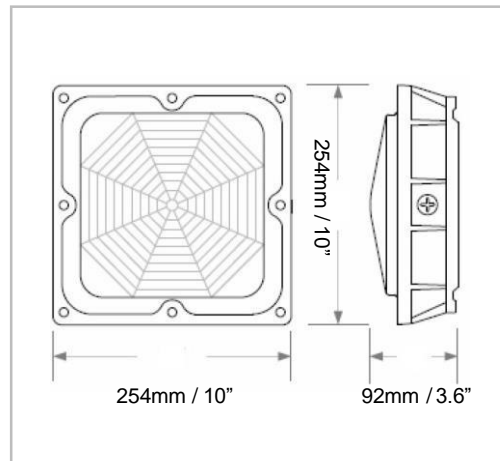

Ordering Example:
LI-CLC045XYZZ-45-A-1-1-BR

Project name:

- Material: Die-cast Aluminum, solid state, high shock & vibration resistant. Highly durable and vandal resistant.
- Led type: Philips chip LEDs.
- Electrical: 120- 277Vac, 50/60Hz Driver included.
- Power factor: $\geq 95\%$
- Led efficiency: 112 lm/W
- Color temperature: 4000K, 5000K
- Operation temperature: -40°C to 40°C
- Color Rendering Index (CRI): ≥ 84
- THD%: $< 20\%$
- IP Rating: IP65