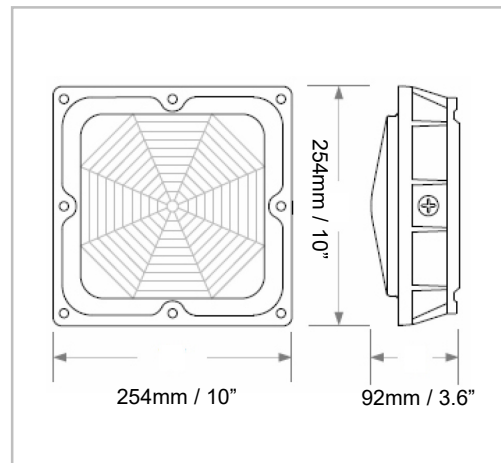

Ordering Example:  
IL-CLC045XYZZ-45-A-1-1-BR

Project name:

- Material: Die-cast Aluminum, solid state, high shock & vibration resistant. Highly durable and vandal resistant.
- Led type: Philips chip LEDs.
- Electrical: 120~ 277Vac, 50/60Hz Driver included.
- Power factor:  $\geq 95\%$
- Led efficiency: 112 lm/W
- Color temperature: 4000K, 5000K
- Operation temperature:  $-40^{\circ}\text{C}$  to  $40^{\circ}\text{C}$
- Color Rendering Index (CRI):  $\geq 84$
- THD%:  $< 20\%$
- IP Rating: IP65