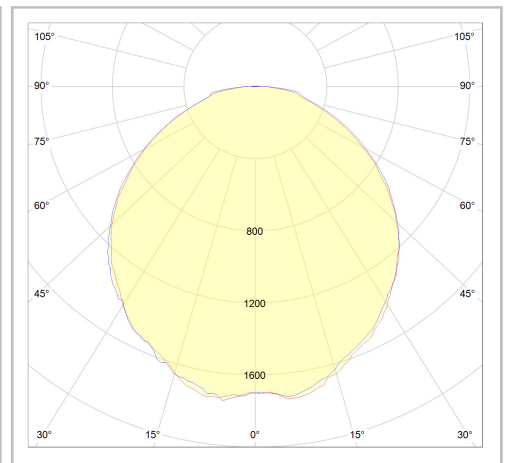

- Material: Die-cast Aluminum, solid state, high shock & vibration resistant. Highly durable and vandal resistant.
- Led type: Philips chip LEDs.
- Electrical: 120~ 277Vac, 50/60Hz Driver included.
- Power factor: $\geq 95\%$
- Led efficiency: 112 lm/W
- Color temperature: 4000K, 5000K
- Operation temperature: -40°C to 40°C
- Color Rendering Index (CRI): ≥ 84
- THD%: $< 20\%$
- IP Rating: IP65

Project name: