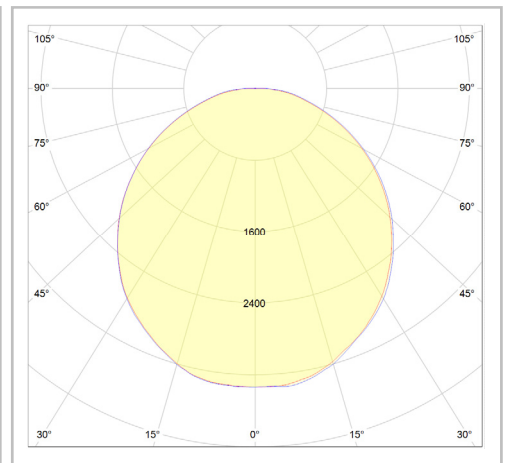

- Material: Die-cast Aluminum, solid state, high shock & vibration resistant. Highly durable and vandal resistant.
- Led type: Philips chip LEDs.
- Electrical: 120~ 277Vac, 50/60Hz Driver included.
- Power factor: $\geq 95\%$
- Led efficiency: 112 lm/W
- Color temperature: 4000K, 5000K
- Operation temperature: -40°C to 40°C
- Color Rendering Index (CRI): ≥ 84
- THD%: $< 20\%$
- IP Rating: IP65

Project name: