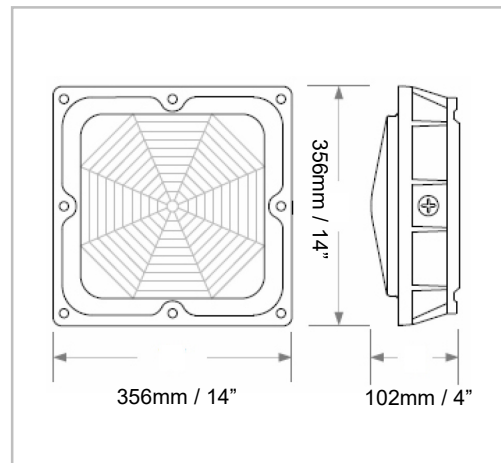

Ordering Example:
IL-CLC080XYZZ-80-A-1-1-BR

Project name:

- Material: Die-cast Aluminum, solid state, high shock & vibration resistant. Highly durable and vandal resistant.
- Led type: Philips chip LEDs.
- Electrical: 120~ 277Vac, 50/60Hz Driver included.
- Power factor: $\geq 95\%$
- Led efficiency: 112 lm/W
- Color temperature: 4000K, 5000K
- Operation temperature: -40°C to 40°C
- Color Rendering Index (CRI): ≥ 84
- THD%: $< 20\%$
- IP Rating: IP65