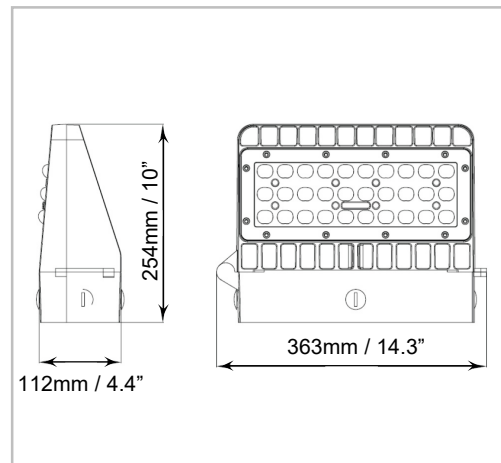

--	--	--	--	--	--	--	--

ORDERING INFORMATION

Model	Watts	Lumen	Optic	Color Temp.	CRI	Optional	Finish color
LI-WL90120-XYZ	120	13800	A = 120 B = Type 3 (Asymmetric)	1 = 4000K 2 = 5000K	80	1 = Dimmable	BR

Ordering Example:
LI-WL9120-XYZ-120-A-1-1-BR

Project name:

- Material: Aluminum alloy housing. Anti-static powder coated paint. High efficient reflector and diffuser.
- Led type: Samsung chips.
- Electrical: 120~ 277Vac, 50/60Hz Driver included.
- Power factor: $\geq 95\%$
- Led efficiency: 110 lm/W
- Color temperature: 4000K, 5000K
- Operation temperature: -20°C to 50°C
- Color Rendering Index (CRI): ≥ 80
- THD%: $< 20\%$
- IP Rating: IP65