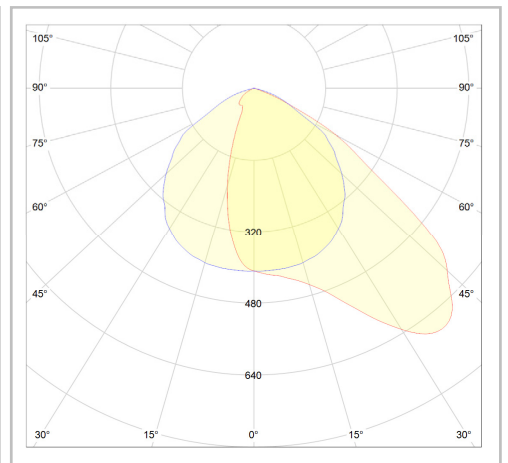

- Material: Aluminum alloy housing. Anti-static powder coated paint. High efficient reflector and diffuser.
- Led type: Samsung chips.
- Electrical: 120~ 277Vac, 50/60Hz Driver included.
- Power factor: $\geq 95\%$
- Led efficiency: 110 lm/W
- Color temperature: 4000K, 5000K
- Operation temperature: -20°C to 50°C
- Color Rendering Index (CRI): ≥ 80
- THD%: $< 20\%$
- IP Rating: IP65

Project name: