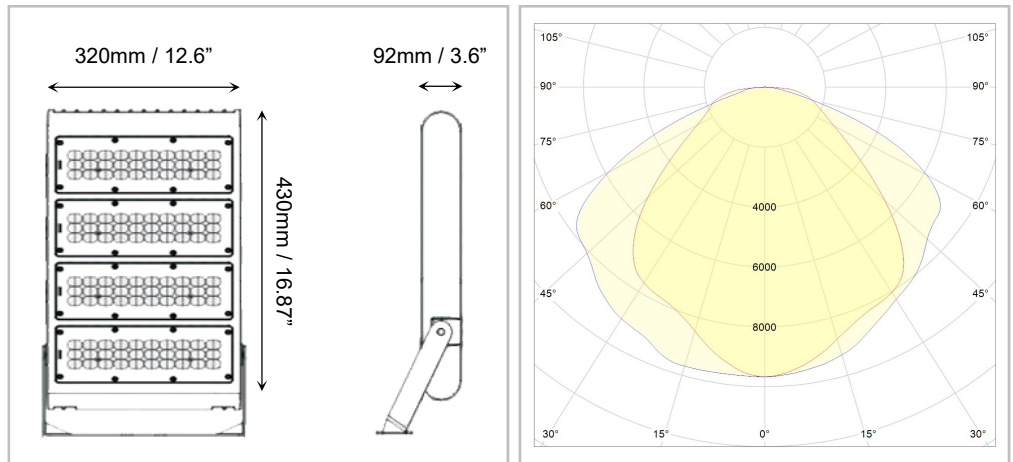

- Material: Sturdy powder coated aluminum housing. Salt mist resistance & anti aging. High thermal conductivity. High efficient reflector and diffuser. UV & Fire resistant high out put PC lenses.
- Led type: Phillips chips.
- Electrical: 120~ 277Vac, 50/60Hz Driver included.
- Power factor: $\geq 90\%$
- Led efficiency: 130 lm/W
- Color temperature: 5000K
- Operation temperature: -35°C to 50°C
- Color Rendering Index (CRI): ≥ 80
- THD%: $< 20\%$
- IP Rating: IP65

Project name: