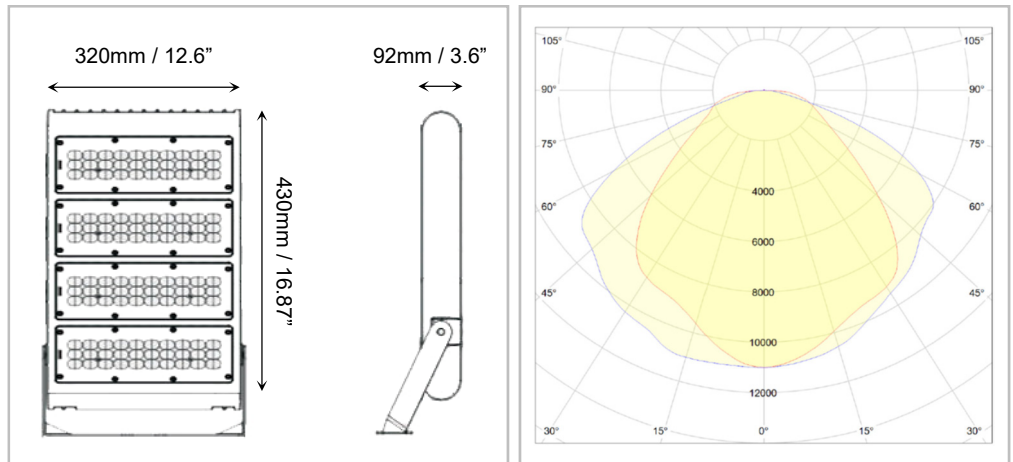

- Material: Sturdy powder coated aluminum housing. Salt mist resistance & anti aging. High thermal conductivity. High efficient reflector and diffuser. UV & Fire resistant high out put PC lenses.
- Led type: Phillips chips.
- Electrical: 120~ 277Vac, 50/60Hz Driver included.
- Power factor: $\geq 90\%$
- Led efficiency: 130 lm/W
- Color temperature: 5000K
- Operation temperature: -35°C to 50°C
- Color Rendering Index (CRI): ≥ 80
- THD%: $< 20\%$
- IP Rating: IP65

Project name: